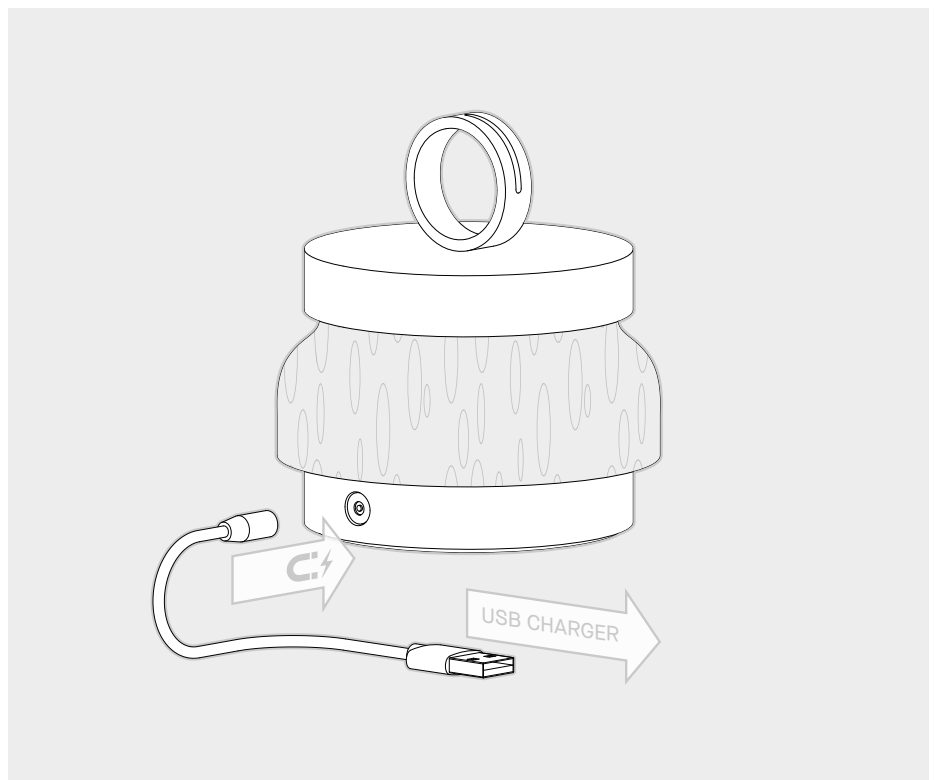

Recharge

When the lamp has been completely out of power, recharge using the included magnetic USB cable.

The LED on the cable indicates charging has started.

Battery life:

- maximum intensity: 8h
- average intensity: 16h

Standard charging time: 6h

Fast charging time: 3h