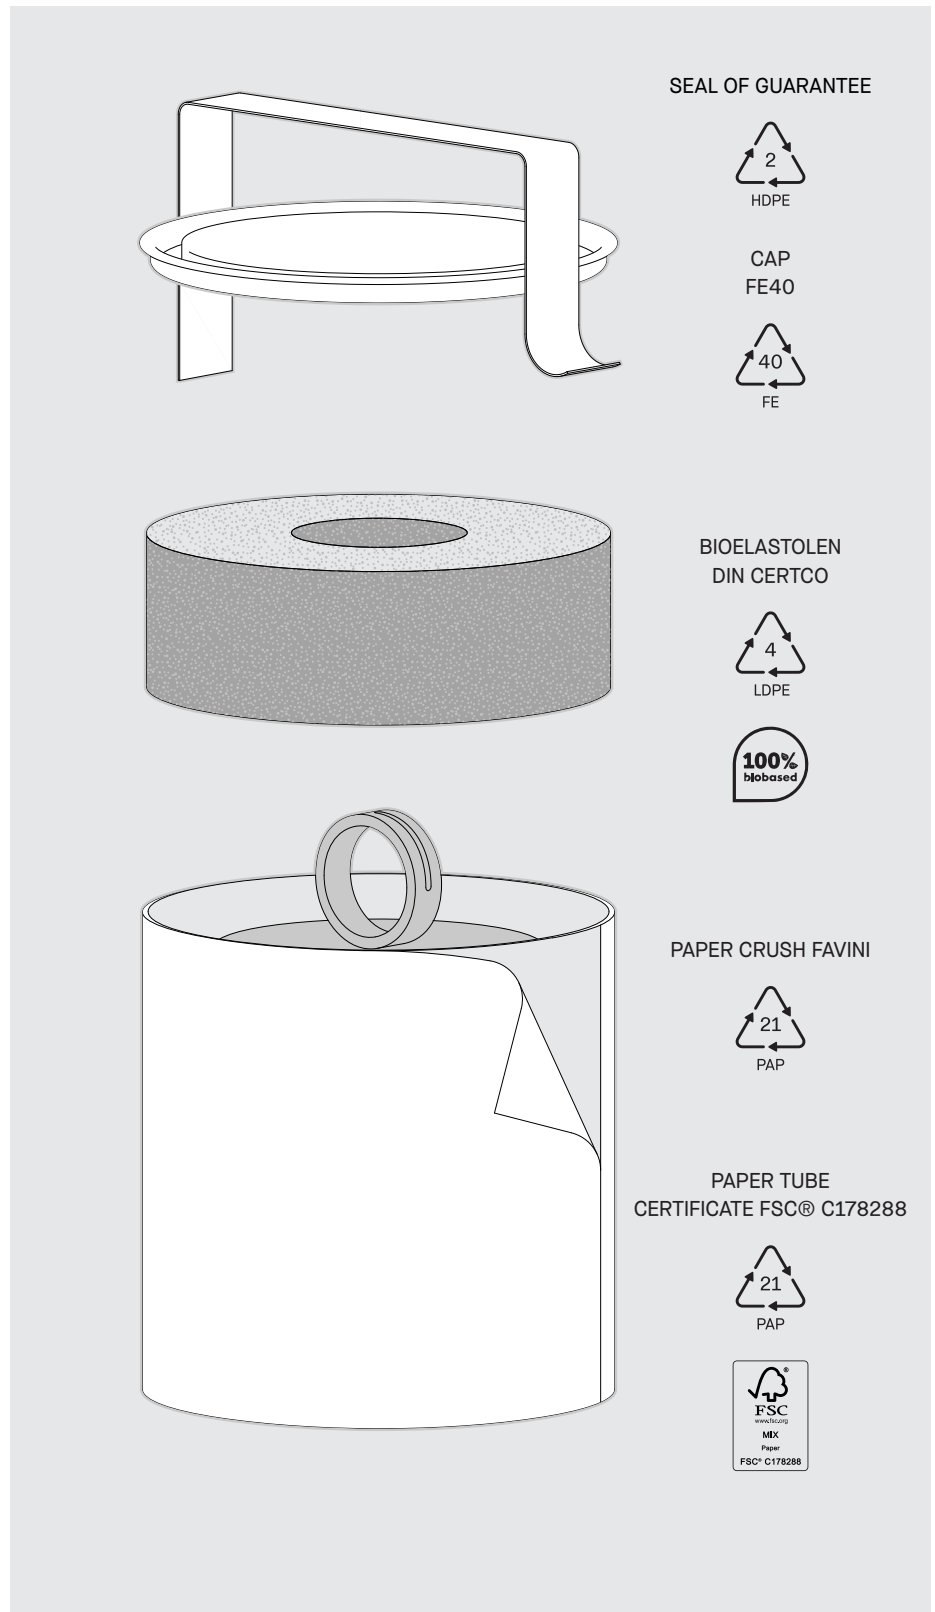

### PAPER TUBE

CERTIFICATE FSC® C178288

This packaging is 100% recyclable: the metal cap and cardboard case can be dismantled and used as new materials.

FSC ® certified product.

Disposal: PAP21 PAPER

All labels were made from recycled paper.