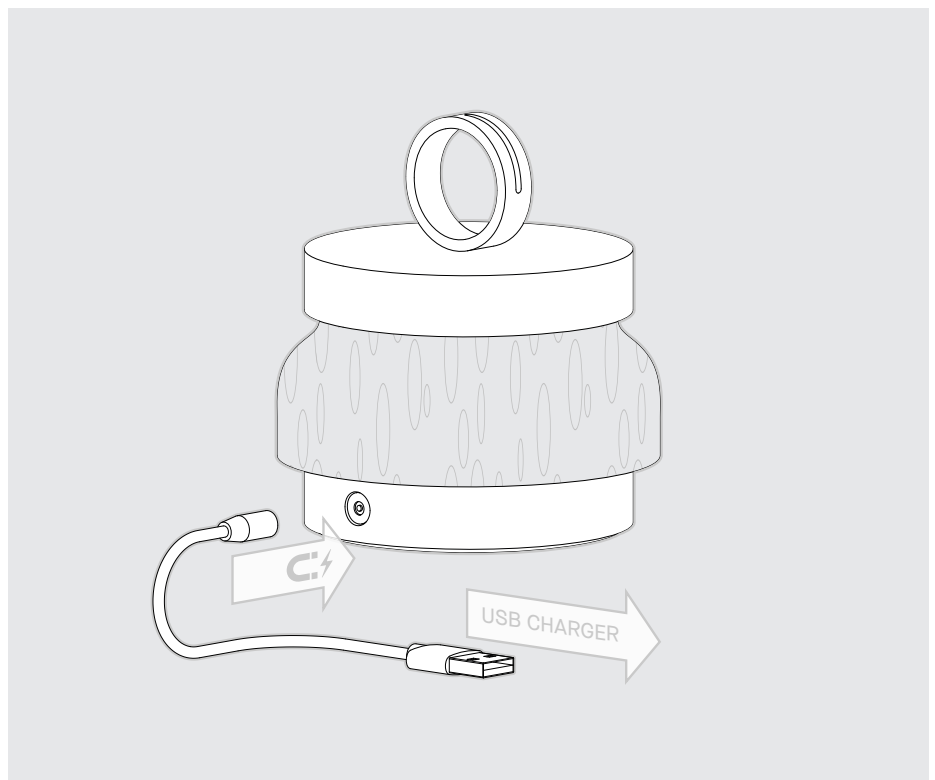

Recharge

When the lamp has been completely out of power, recharge using the included magnetic USB cable.

The LED on the cable indicates charging has started.

Battery life:

- maximum intensity: 8h
- average intensity: 16h

Standard charging time: 6h

Fast charging time: 3h